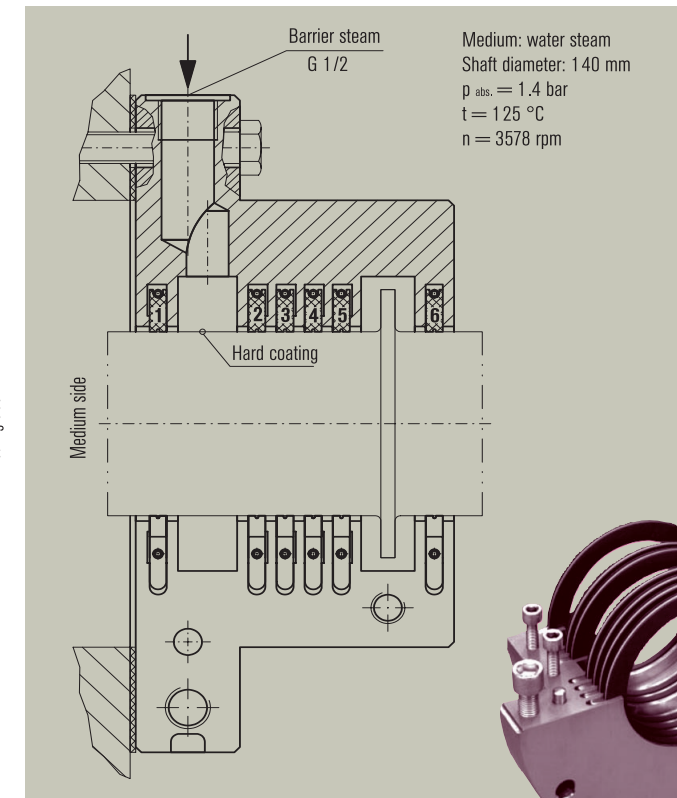

Special Application