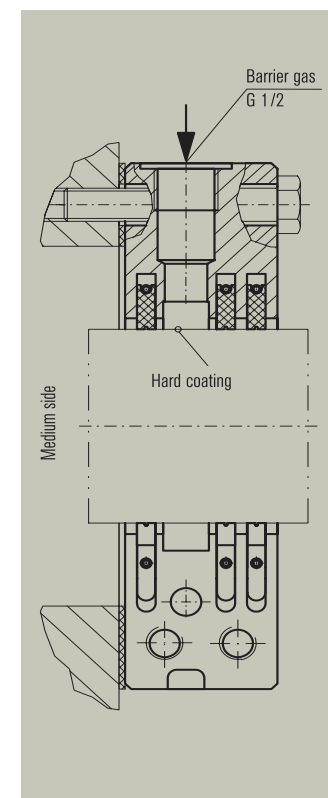

Standard Application