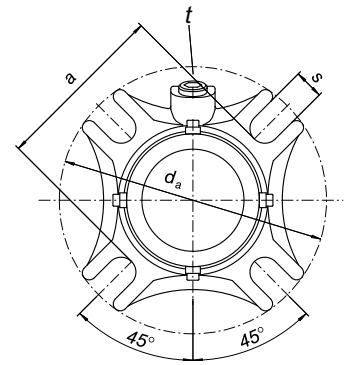

- Cartridge unit
- Single seal
- independent of direction of rotation
- Elastomer bellows
- unbalanced
- for plain shafts

Unitex® mechanical seals are completely pre-assembled units for use in the medium pressure and load range in conventional stuffing boxes of circulating pumps. High-quality face and construction materials enable a wide variety of applications to be covered. They are ideal substitutes for packings without the need for complicated adaptations or preparations.

Operating limits

$$d_N = 25 \dots 75 \text{ mm}$$

$$1" \dots 2.625"$$

$$p_1 = 12 \text{ (16) bar}$$

$$t = -20 \dots 120 \text{ (140) } ^\circ\text{C}$$

$$v_g = 10 \text{ m/s}$$

Axial movement:
± 0.5 mm

Item	Designation
1	Bellows unit
1.1	Seal face
1.2	Bellows
1.3	Drive collar
1.4	L-ring
2	Spring
3	Seat
4	O-ring or profile seal
5	Spacer ring
6	Shaft sleeve
7	O-ring
8	Cover
9	Gasket
10	Drive collar
11	Set screw
12	Snap ring
13	Assembly fixture
14	Socket head screw
15	Screw plug

Materials

Seal face: Carbon (B), silicon carbide (Q₁)
Seat: Silicon carbide (Q₁)
Bellows / profile ring / O-ring: Viton® (V), EPDM (E)
Components: 1.4401 (G)

Stationary seat alternative

Alternatively available with type G6 seat.

Preferred media

- Waste water
- Cold and hot water
- Beverages
- Weak alkalis and acids
- Suspensions

QDP:24 - the Quick Delivery Program from Burgmann

Unitex/d_N-G60 is available according to QDP:24 in material combination BQ,V(E)GG and Q₁Q₁V(E)GG for all diameters.