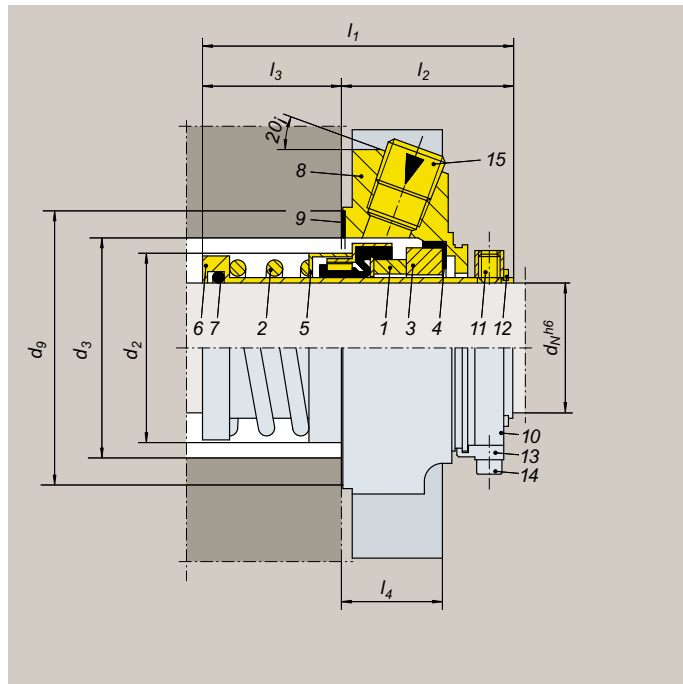

- Cartridge unit
- Single seal
- independent of direction of rotation
- Elastomer bellows
- unbalanced
- for plain shafts

Unitex® mechanical seals are completely pre-assembled units for use in the medium pressure and load range in conventional stuffing boxes of circulating pumps. High-quality face and construction materials enable a wide variety of applications to be covered. They are ideal substitutes for packings without the need for complicated adaptations or preparations.

Operating limits

$$d_N = 25 \dots 75 \text{ mm}$$

$$1" \dots 2.625"$$

$$p_1 = 12 \text{ (16) bar}$$

$$t = -20 \dots 120 \text{ (140) } ^\circ\text{C}$$

$$v_g = 10 \text{ m/s}$$

Axial movement:
± 0.5 mm

Item	Designation
1	Bellows unit
1.1	Seal face
1.2	Bellows
1.3	Drive collar
1.4	L-ring
2	Spring
3	Seat
4	O-ring or profile seal
5	Spacer ring
6	Shaft sleeve
7	O-ring
8	Cover
9	Gasket
10	Drive collar
11	Set screw
12	Snap ring
13	Assembly fixture
14	Socket head screw
15	Screw plug

Materials

Seal face: Carbon (B), silicon carbide (Q₁)
Seat: Silicon carbide (Q₁)
Bellows / profile ring / O-ring: Viton® (V), EPDM (E)
Components: 1.4401 (G)

Stationary seat alternative

Alternatively available with type G6 seat.

Preferred media

- Waste water
- Cold and hot water
- Beverages
- Weak alkalis and acids
- Suspensions

QDP:24 - the Quick Delivery Program from Burgmann

Unitex/d_N-G60 is available according to QDP:24 in material combination BQ,V(E)GG and Q₁Q₁V(E)GG for all diameters.